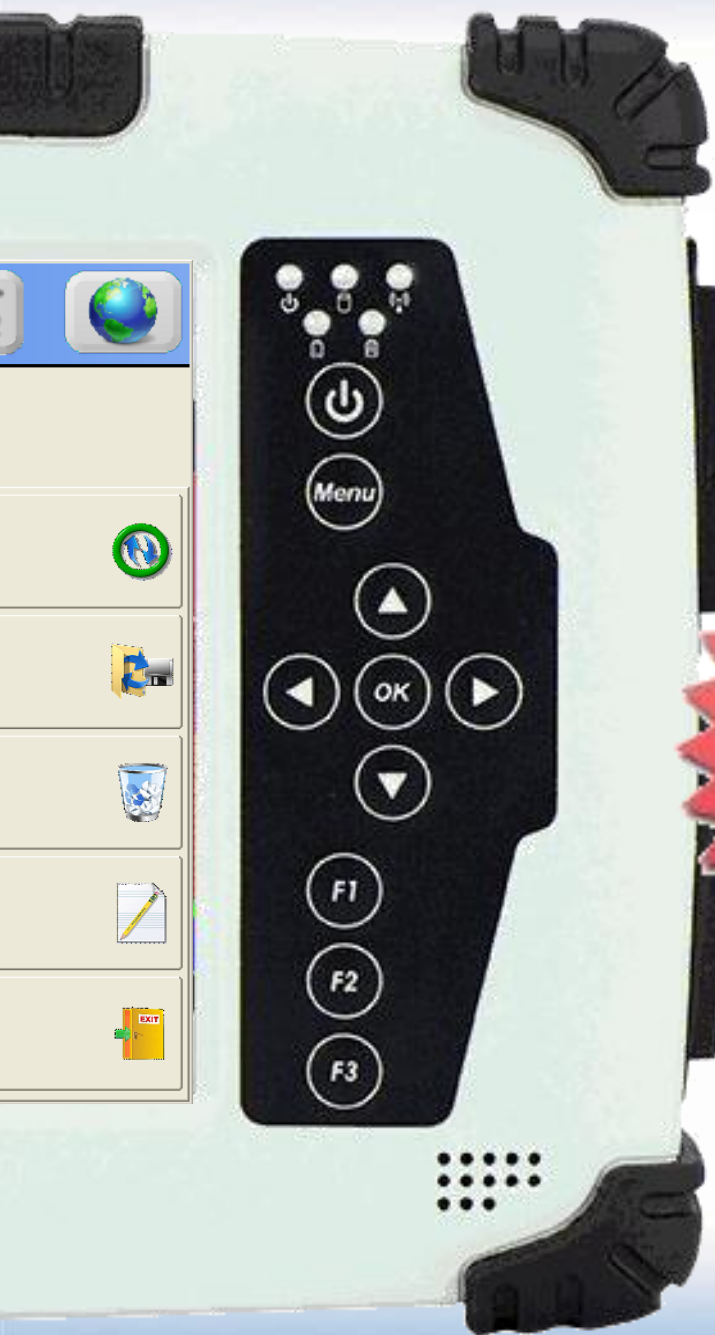

Special Offer!

CARLSON SUPERVISOR TABLET W/SURVPC

INCLUDING CARLSON SURVEY & SurvPC...
Now for as low as:

Your Contact: **HydroCharting**
Ølbyvej 185
DK-4623 Lille Skensved
Denmark
Phone: +45 43 77 43 01
Mail: info@hydrochart.dk

\$ 4995

The latest in Data Collection Controllers from Carlson Software, The Supervisor tablet PC with SurvPC (TS and GPS).

Carlson Survey 2012 is made with surveyors in mind, allowing them to get the most out of all of their software. This software package is the culmination of 27 years of working with and for surveyors to both increase their accuracy as well as their productivity.